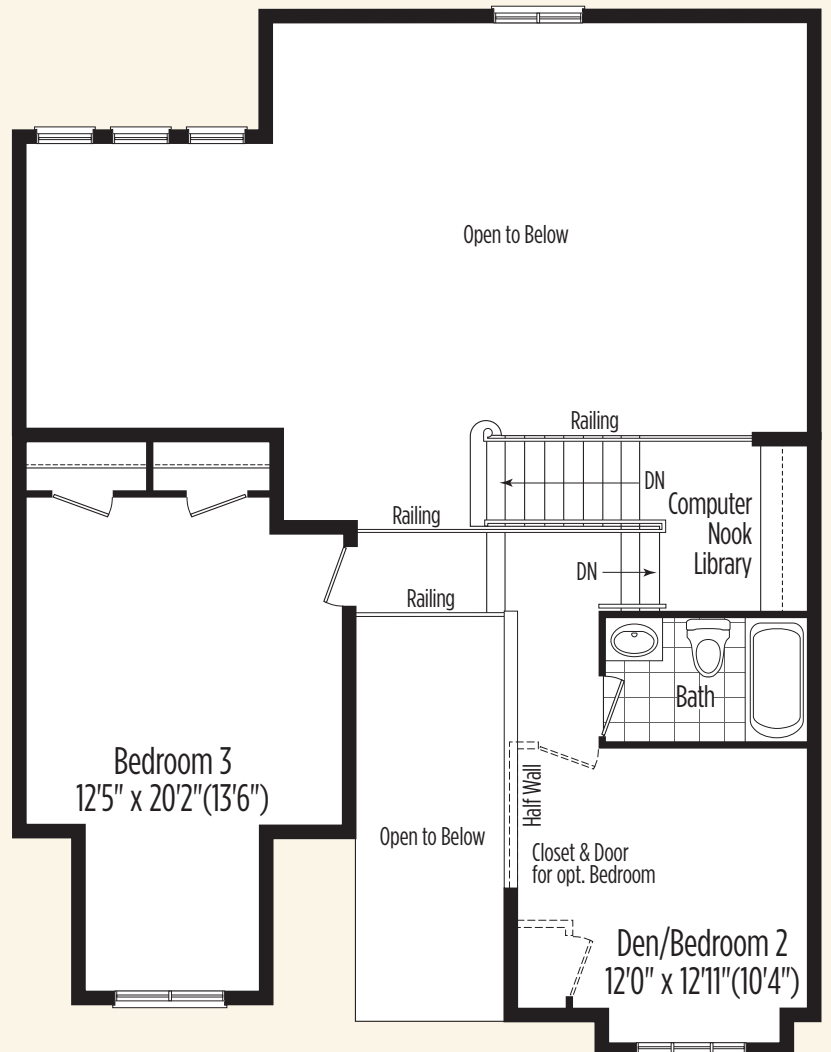

# The CYPRESS

1721 SQ.FT. (2449 SQ.FT. WITH OPTIONAL FINISHED BASEMENT)

MAIN FLOOR PLAN

LOFT FLOOR PLAN

UNFINISHED BASEMENT PLAN

OPTIONAL FINISHED BASEMENT PLAN