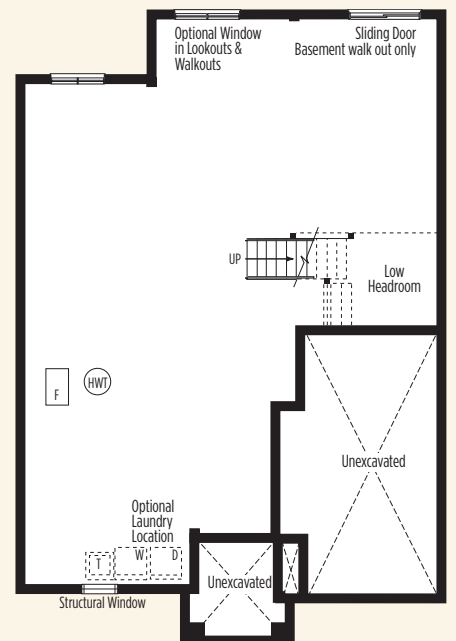

# The CYPRESS

1721 SQ.FT. (2449 SQ.FT. WITH OPTIONAL FINISHED BASEMENT)

MAIN FLOOR PLAN

LOFT FLOOR PLAN

UNFINISHED BASEMENT PLAN

OPTIONAL FINISHED BASEMENT PLAN