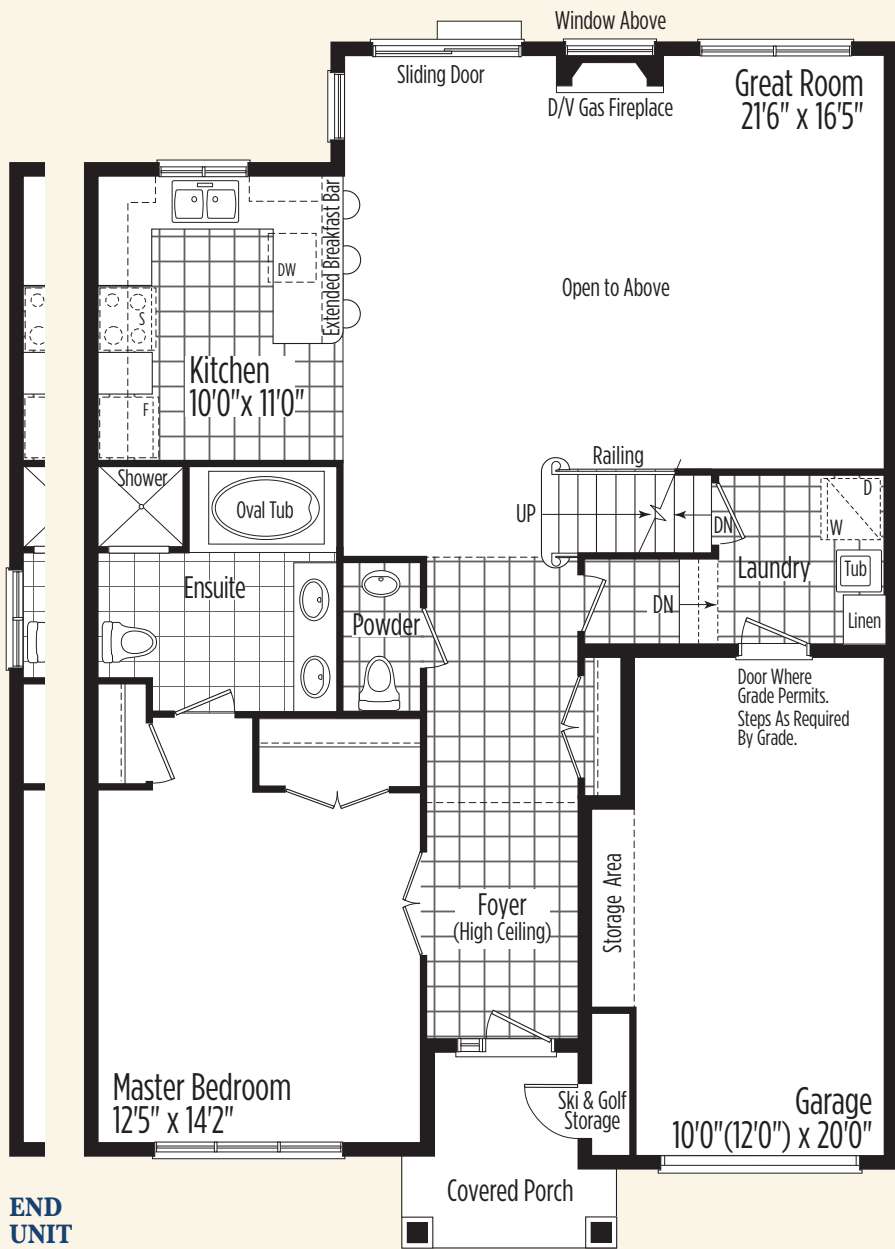

# The CYPRESS

1721 SQ.FT. (2449 SQ.FT. WITH OPTIONAL FINISHED BASEMENT)

MAIN FLOOR PLAN

LOFT FLOOR PLAN

UNFINISHED BASEMENT PLAN

OPTIONAL FINISHED BASEMENT PLAN