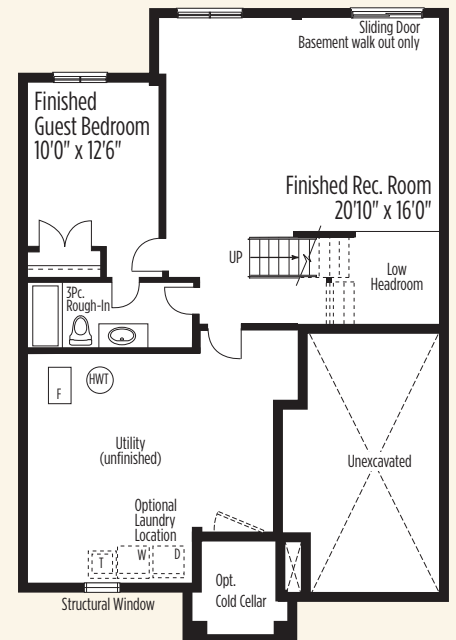

# The CYPRESS

1721 SQ.FT. (2449 SQ.FT. WITH OPTIONAL FINISHED BASEMENT)

MAIN FLOOR PLAN

LOFT FLOOR PLAN

UNFINISHED BASEMENT PLAN

OPTIONAL FINISHED BASEMENT PLAN